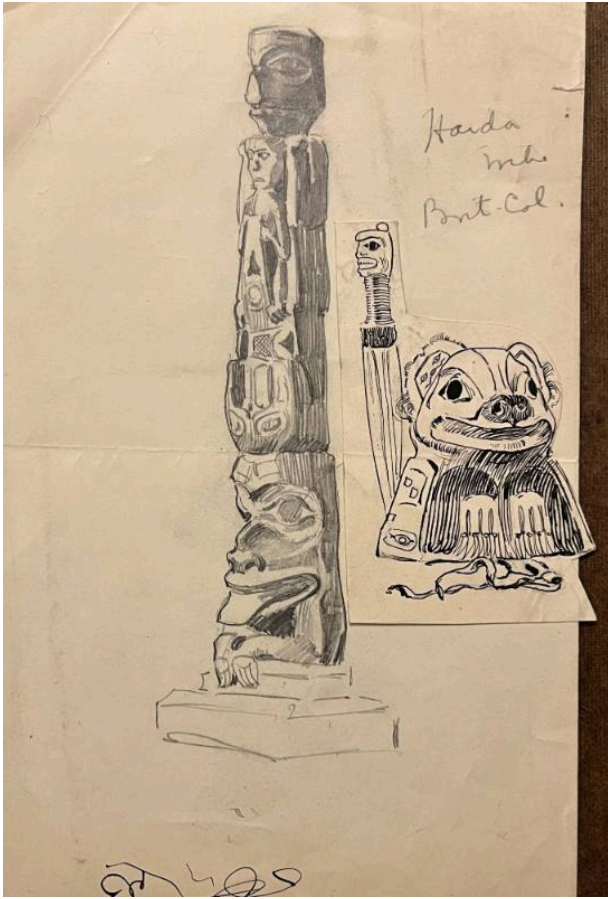

Basic Detail Report

9 x 5-3/4 in. 9 x 5-3/4 in.

Untitled

Date

n.d.

Primary Maker

Ernest L. Blumenschein

Medium

pencil and ink on wove paper

Description

Totem pole - Haida tribe

Dimensions