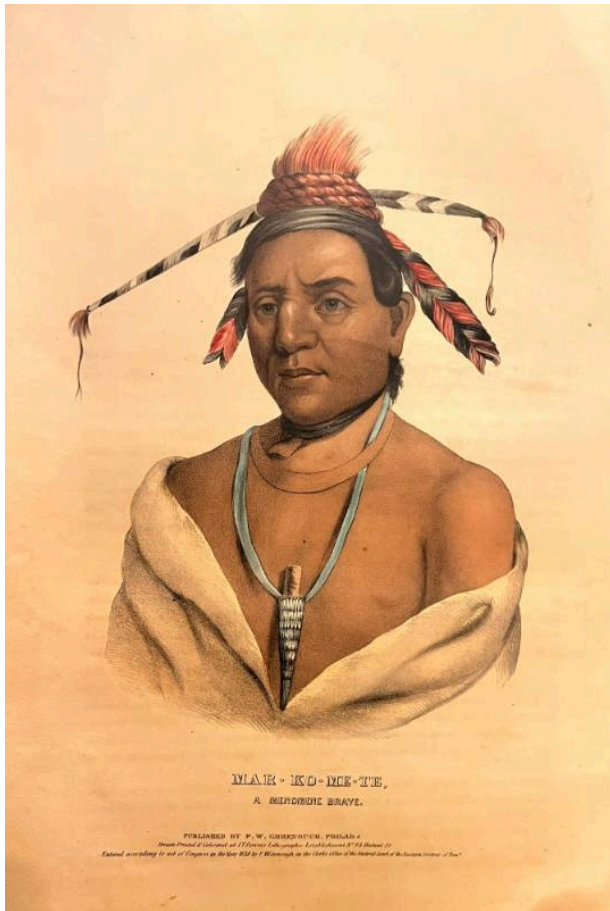

# Basic Detail Report

---

19 x 13-1/8 19 x 13-1/8

## Mar-Ko-Me-Te: A Menomene Brave

### Description

Head and shoulder portrait of Native American male facing viewer. He wears white blanket draped around sides of shoulders, necklace w/sheaf around neck. He has coiled red bun on top of head w/feathers.