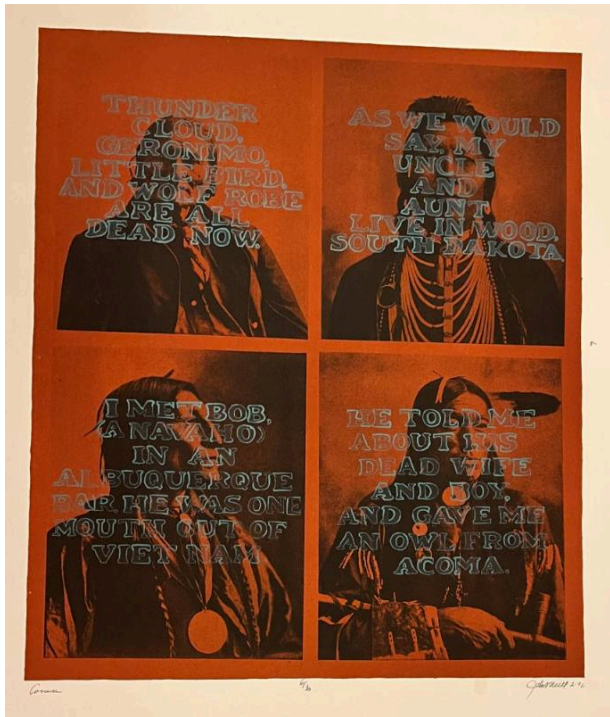

Basic Detail Report

Coma (6/30)

Date

2/1972

Medium

Lithograph on wove paper

Description

Four head and shoulder portraits of Native American men each in a square and arranged in a square formation. Each has blue

printed message over face. Orange background.

Dimensions

Overall: 29 3/4 x 20 13/16 in. (75.6 x 52.9 cm) 19-13/16 x 16-5/8 image; 29-3/4 x 20-13/16 paper