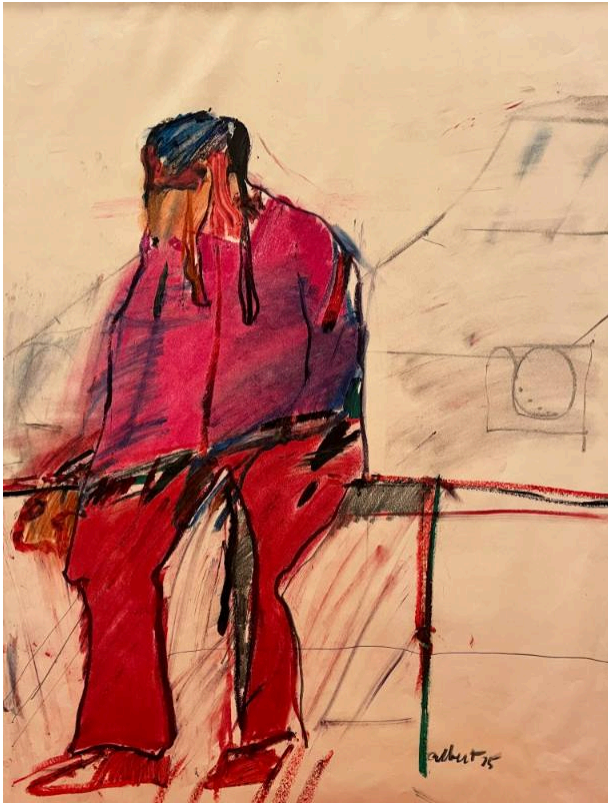

Basic Detail Report

Untitled

Date

1975

Medium

Oil pastel on wove paper

Description

Native American sitting on a fence wearing red pants, shoes, pink shirt and blue hat with long ear-flaps. Sketched fence in green and red with graphite outline. White background.

Dimensions

Overall: 30 x 26 x 1 in. (76.2 x 66 x 2.5 cm) 23-3/4 x 18-3/4 image; 30 x 26 mat