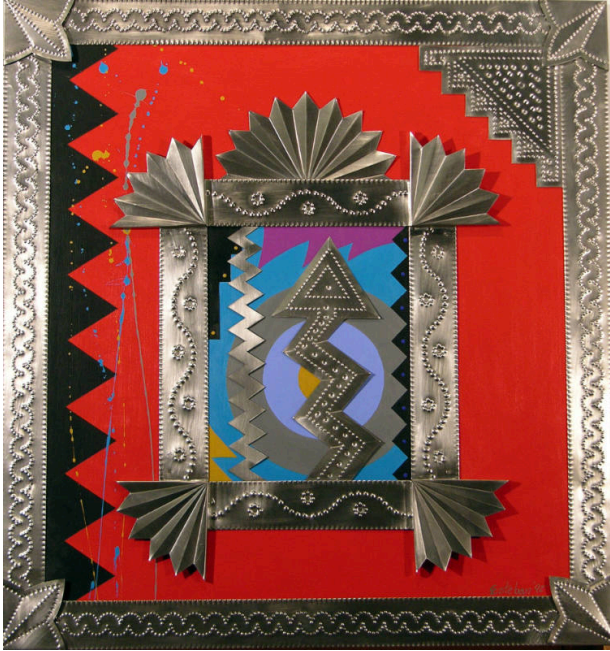

Basic Detail Report

Reflections of a Tin Warrior #11

Date

1992

Medium

Acrylic, tin and masonite

Description

Red background, zig zag arrow, geometric desing, tin boarder

Dimensions

Image: 28 x 26 1/2 in. (71.1 x 67.3 cm) 28 x 26 1/2 x 2 in. (71.1 x 67.3 x 5.1 cm)