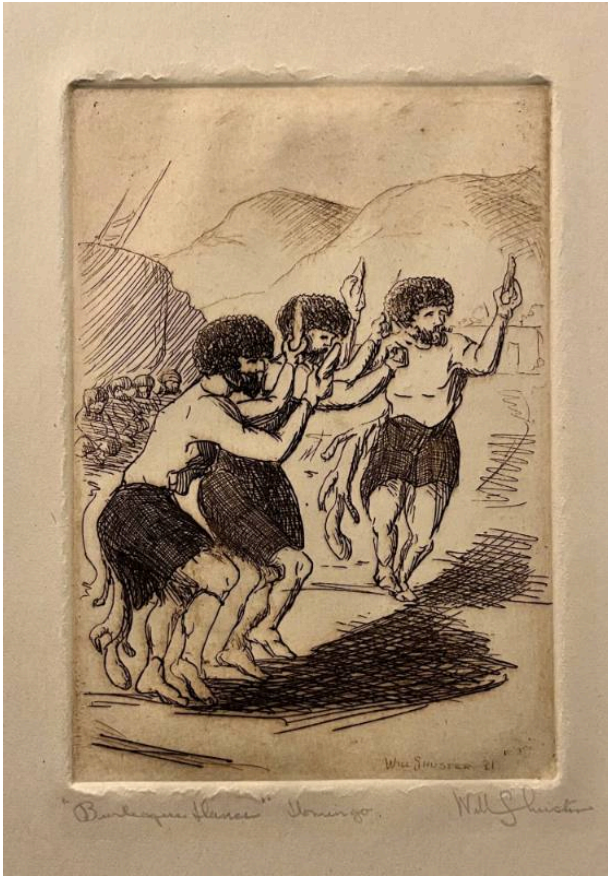

Basic Detail Report

Burlesque Dance (Domingo)

Date

1921

Primary Maker

Will Shuster

Medium

Etching on wove paper

Dimensions

5 x 3 1/2 in. 5 x 3 1/2 in.