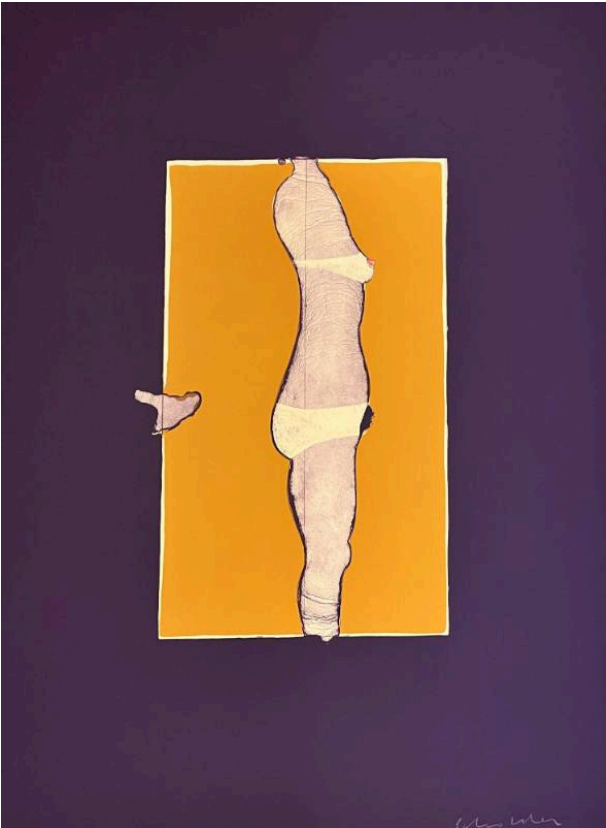

Basic Detail Report

Side Woman (?)

Date

c. 1976

Primary Maker

Fritz Scholder

Medium

Color lithograph on paper

Description

Profile of female nude, standing, from neck to mid-calf.

Simplified, over light orange ground.

Dimensions

Overall: 30 x 22 1/4 in. (76.2 x 56.5 cm)