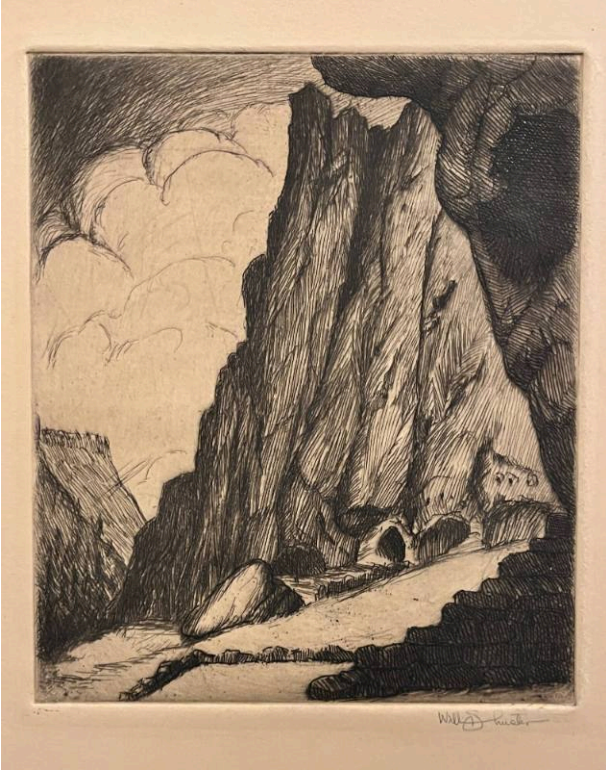

Basic Detail Report

Cliff Dwellings at Rito de los Frijoles

Date

n.d.

Primary Maker

Will Shuster

Medium

Etching on wove paper

Dimensions

5 3/4 x 5 in. 5 3/4 x 5 in.