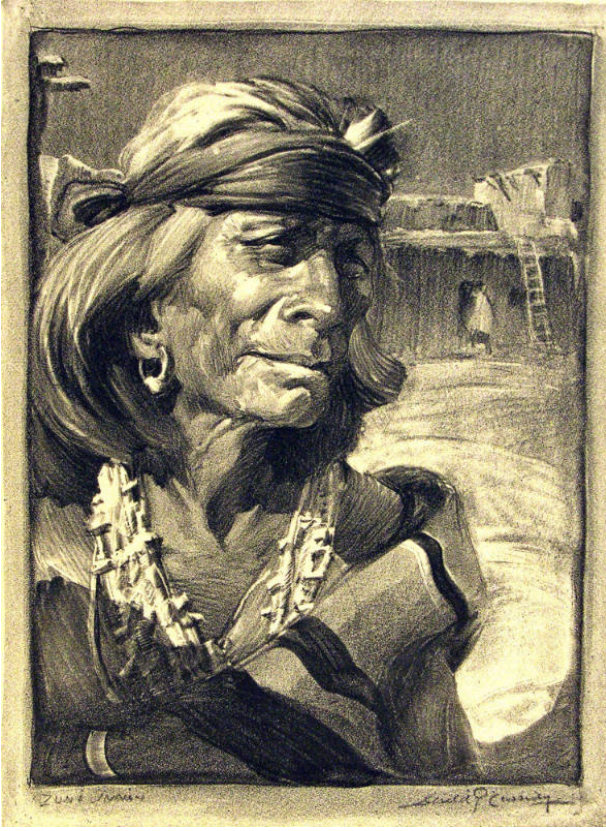

Basic Detail Report

Zuni Indian

Date

1927

Primary Maker

Gerald Cassidy

Medium

Lithograph on tan wove paper

Description

Portrait of a Native man from Zuni Pueblo.

Dimensions

Image: 11 1/2 x 8 1/2 in. (29.2 x 21.6 cm) Mat: 20 x 16 in. (50.8 x 40.6 cm)