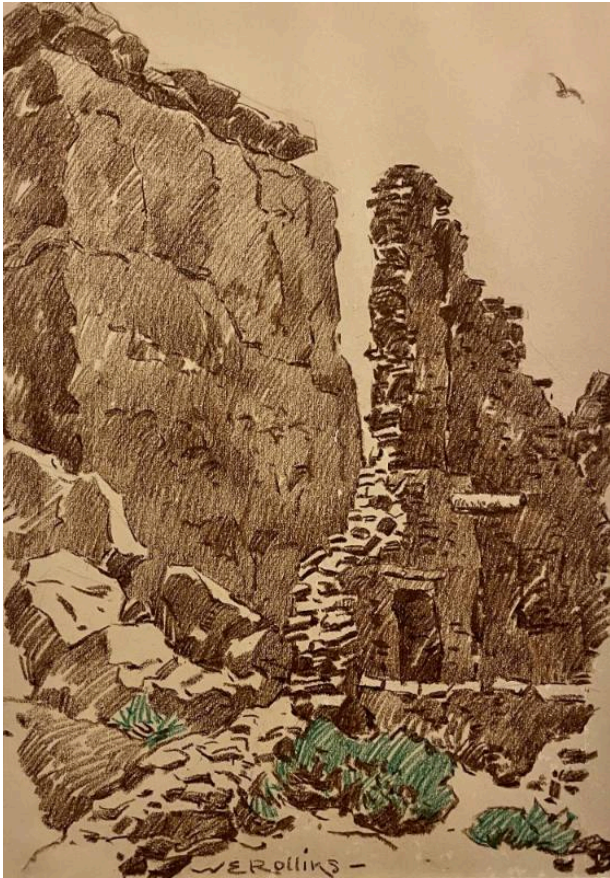

Basic Detail Report

Chaco Canyon

Date

1930

Primary Maker

Warren E. Rollins

Medium

Color crayon on tan wove paper

Dimensions

16 1/4 x 11 in.