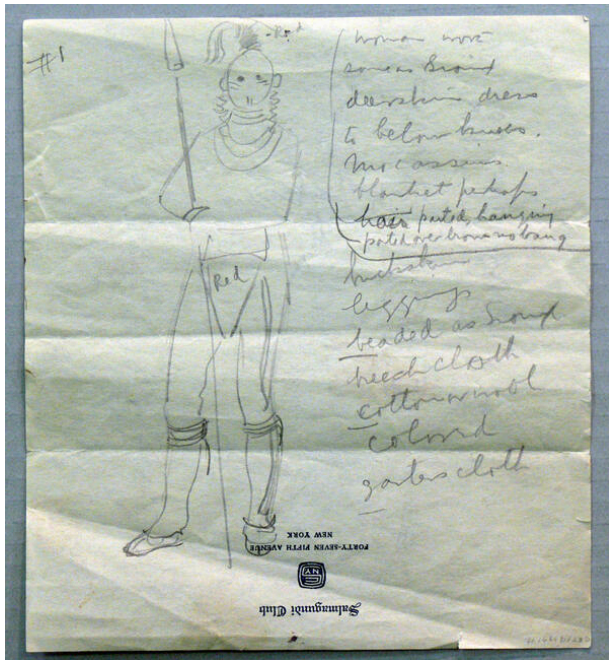

Basic Detail Report

Indians of Middle West for Murals of Missouri State Capital - Osage

Date

circa 1924

Primary Maker

Ernest L. Blumenschein

Medium

graphite on paper

Description

Images of two male Native Americans as copied from Caitlin's book; with notations on the side of the sketch

Dimensions

Support: 6 15/16 x 6 1/4 in. (17.6 x 15.9 cm)