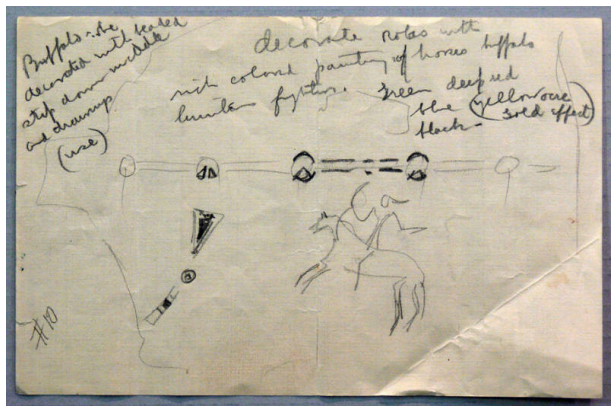

Basic Detail Report

Indians of Middle West for Murals of

Missouri State Capital

Date

circa 1924

Primary Maker

Ernest L. Blumenschein

Medium

graphite on paper

Description

line sketch of a horse and rider

Dimensions

Support: 5 3/4 x 8 7/8 in. (14.6 x 22.5 cm)