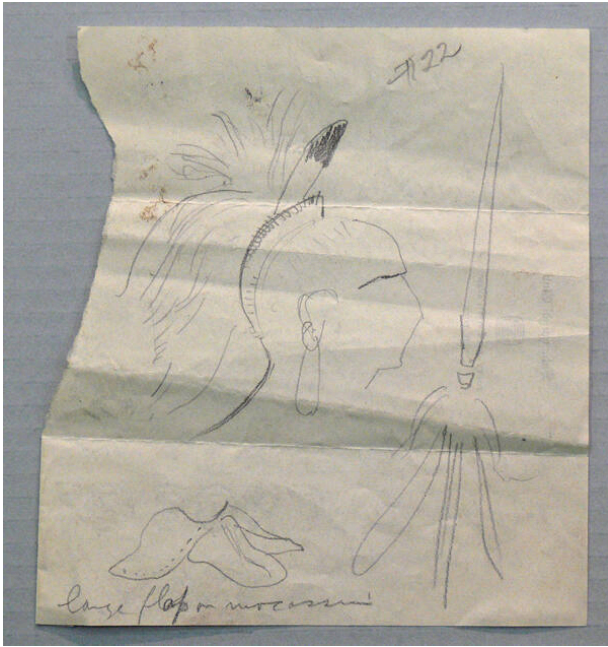

## Indians of Middle West for Murals of Missouri State Capital - Osage Indians

### Date

circa 1924

### Description

Profile of a Native American male with a mohawk, spear and moccasins; writing on verso by Blumenschein

### Dimensions

Support: 6 3/16 x 5 3/4 in. (15.7 x 14.6 cm)