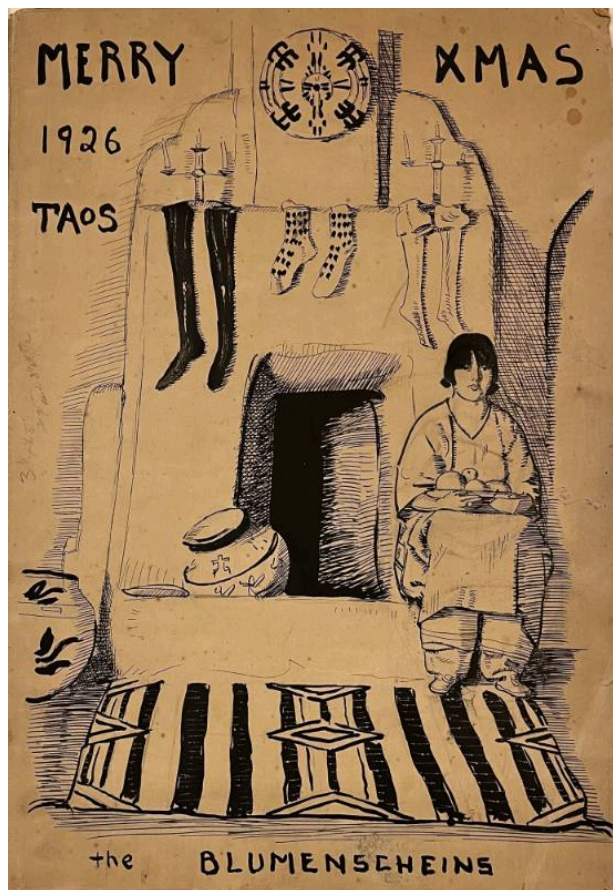

Basic Detail Report

Untitled Christmas Greeting

Date

1926

Primary Maker

Ernest L. Blumenschein

Medium

ink on illustration board

Description

Indian woman seated on hearth, stockings hanging from mantel Indian pots and rugs. Doubtful if done by E. L.

Blumenschein. Top of image inscribed: "MERRY XMAS 1926/TAOS"

Dimensions

Overall: 28 x 22 in. (71.1 x 55.9 cm) 20-3/4 x 14 image; 28 x 22 mat