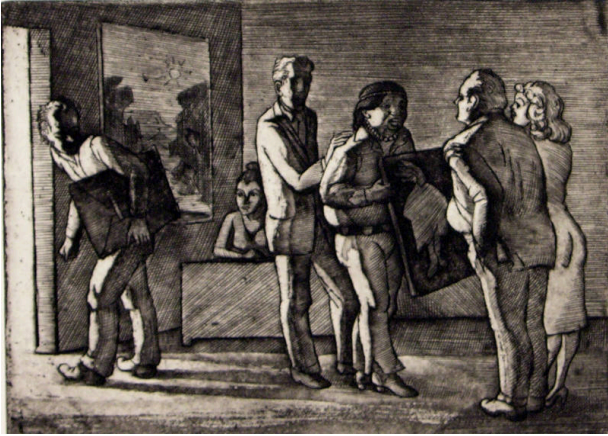

Basic Detail Report

Good Artist Bad Artist

Date

1991

Primary Maker

Eli Levin

Medium

etching on paper

Description

Gallery scene, dealer with Indian artist selling two tourists his art. Another artist walking out the door with a painting under his arm and looking back. Woman sitting at a desk in background.

Dimensions

Image: 6 x 8 in. (15.2 x 20.3 cm) Support: 11 x 15 in. (27.9 x 38.1 cm)