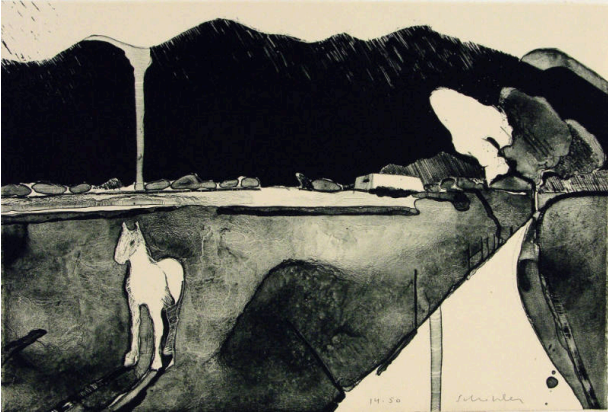

Basic Detail Report

Mystery Horse in Taos

Date

n.d.

Primary Maker

Fritz Scholder

Medium

Lithograph on buff arches paper

Description

White road coming into image at BRC. White horse stands facing viewer at L of image. Adobe house and trees in mid-ground. Black mountain in background.

Dimensions

Overall: 22 x 28 x 1 in. (55.9 x 71.1 x 2.5 cm)