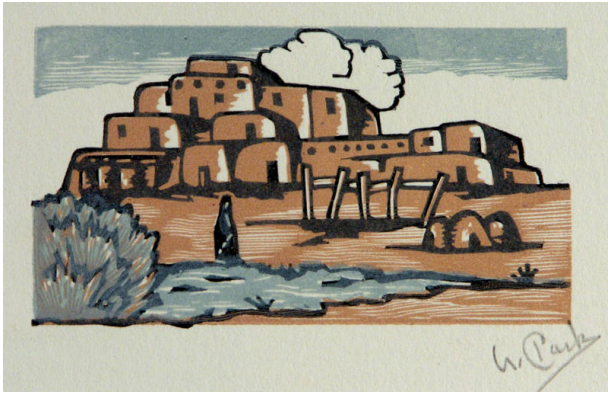

## Untitled (Taos Pueblo)

Date

1990

Primary Maker

Willard F. Clark

### Medium

woodcut

### Description

Taos Indian Pueblo, cloudy skies, sagebrush bottom corner. Brown, green and reddish brown ink on cream paper