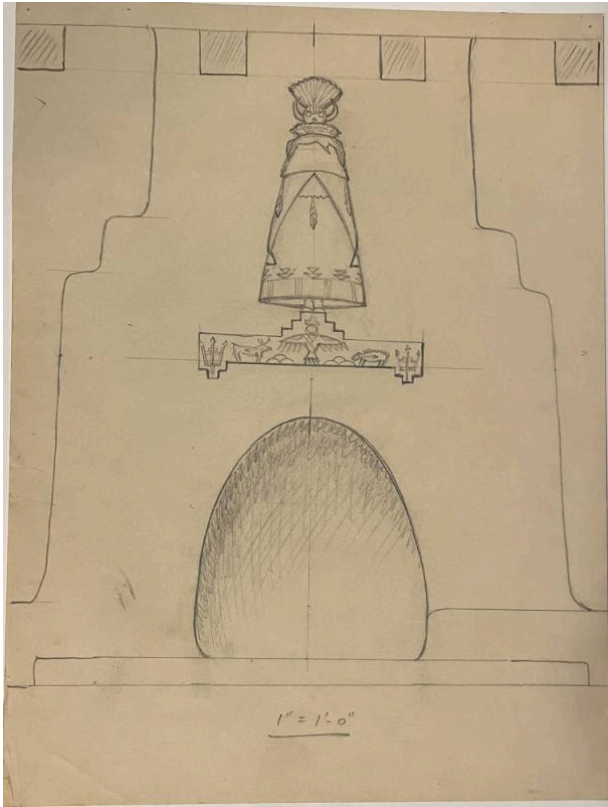

Basic Detail Report

Untitled (Sketch for La Fonda Hotel)

Date

circa 1925

Primary Maker

Arnold H. Rönnebeck

Medium

graphite on paper

Description

Kachina above ceremonial animal figures above fireplace on

wall

Dimensions

15 x 11 in. (38.1 x 27.9 cm)