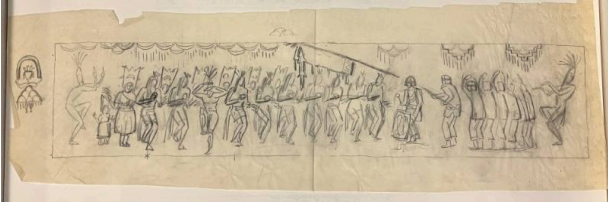

Basic Detail Report

Untitled (Sketch for La Fonda Hotel)

Date

circa 1925

Primary Maker

Arnold H. Rönnebeck

Medium

graphite on paper

Description

Ceremonial dance w/ 21 f.g. figures, symbolic rain clouds at top of frame

Dimensions

30 x 9 1/2 in. (76.2 x 24.1 cm)