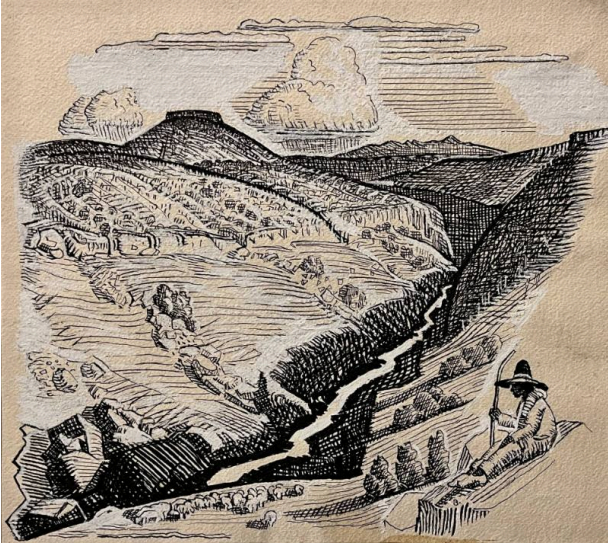

Basic Detail Report

Indian Shepherd on Hillside

Date

n.d.

Primary Maker

Ernest L. Blumenschein

Medium

ink and chinese white on watercolor paper

Description

Cross-hatched landscape, shepherd in hat with stick sitting on hillside, river running through center, mountains in background

Dimensions

9 x 11-3/4 in. 9 x 11-3/4 in.