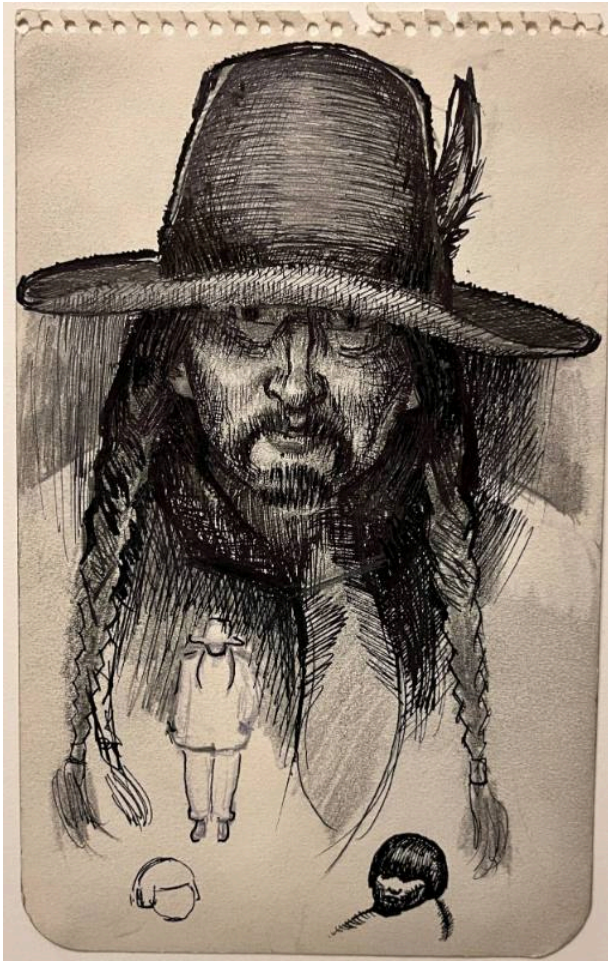

## Man with Hat and Braids

### Description

Man in wide brim hat (w/ feather) with braids and moustache 3 sketches (L 1/3): 1 full standing figure (smaller version of main portrait and 2 small children's faces.

### Dimensions

7-7/8 x 4-7/8 in. 7-7/8 x 4-7/8 in.