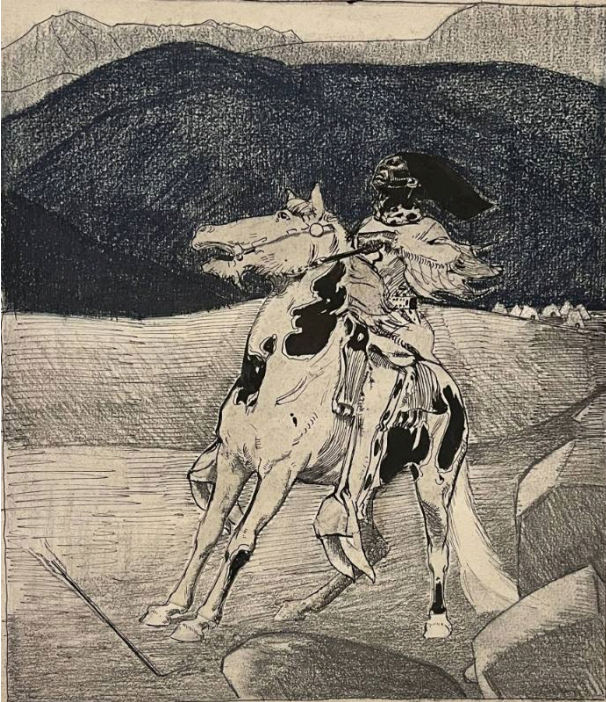

Basic Detail Report

Black Rider on Pinto

Date

n.d.

Primary Maker

Ernest L. Blumenschein

Medium

ink, graphite, blue crayon on watercolor paper

Description

Indian with flowing black hair pulling reins on a white and black spotted horse. Arrow is ground in front of horse.

Rocks in right foreground. Tepees in distance, blue mountains in background.