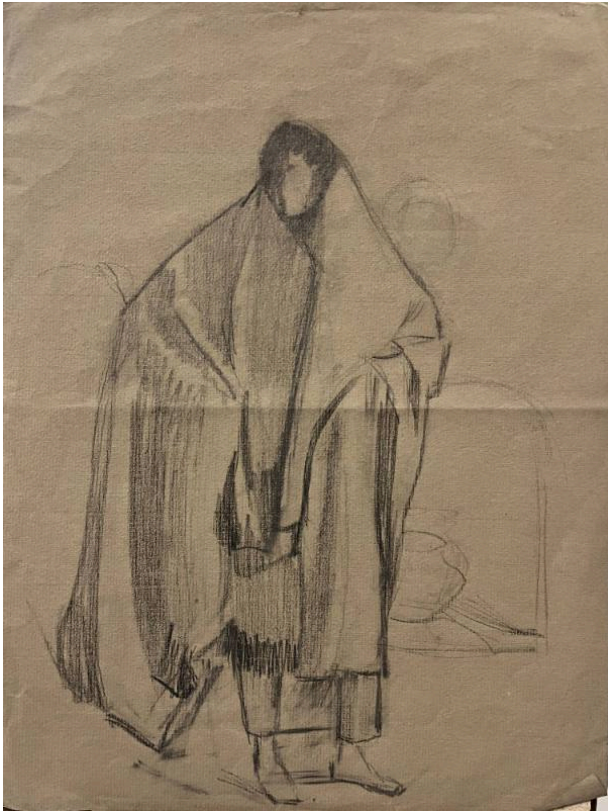

## Blanketed Pueblo Figure

### Description

Blanketed figure (frontal view) Pot in arch in background,

Verso: frontal portrait of man with hat.

### Dimensions

12 x 9 in. 12 x 9 in.