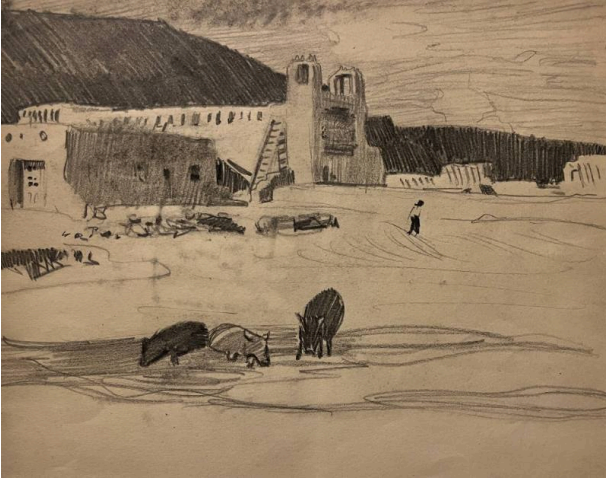

Basic Detail Report

Adobe Church and Pigs

Date

n.d.

Primary Maker

Ernest L. Blumenschein

Medium

graphite on paper

Description

Adobe church with Pueblo on right mountains in background, figure wearing blank pants walks away from church, 3 pigs in foreground.

Dimensions

8-1/4 x 10-1/2 in. 8-1/4 x 10-1/2 in.