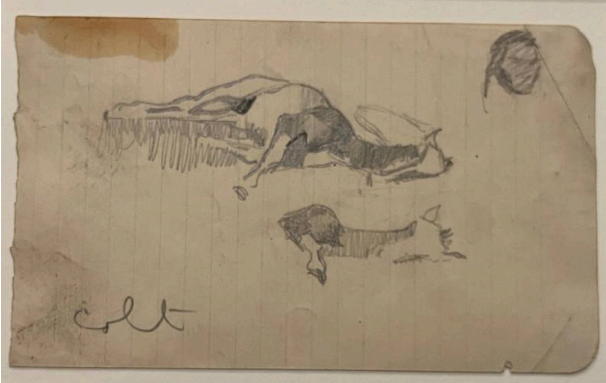

Basic Detail Report

Colt

Date

n.d.

Primary Maker

Ernest L. Blumenschein

Medium

graphite on paper

Description

Colt lying on its side, t: Indian Head TL, sketch of colt's head and front leg center.

Dimensions

3-1/2 x 5-3/4 in. 3-1/2 x 5-3/4 in.