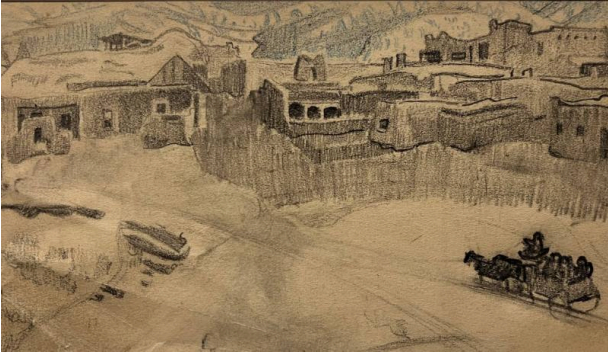

Basic Detail Report

Adobes and Wagon

Date

n.d.

Primary Maker

Ernest L. Blumenschein

Medium

pencil on paper

Description

Blue mountains in background, Pueblo and approaching carriage in foreground.

Dimensions

3-3/4 x 6-1/2 in. 3-3/4 x 6-1/2 in.