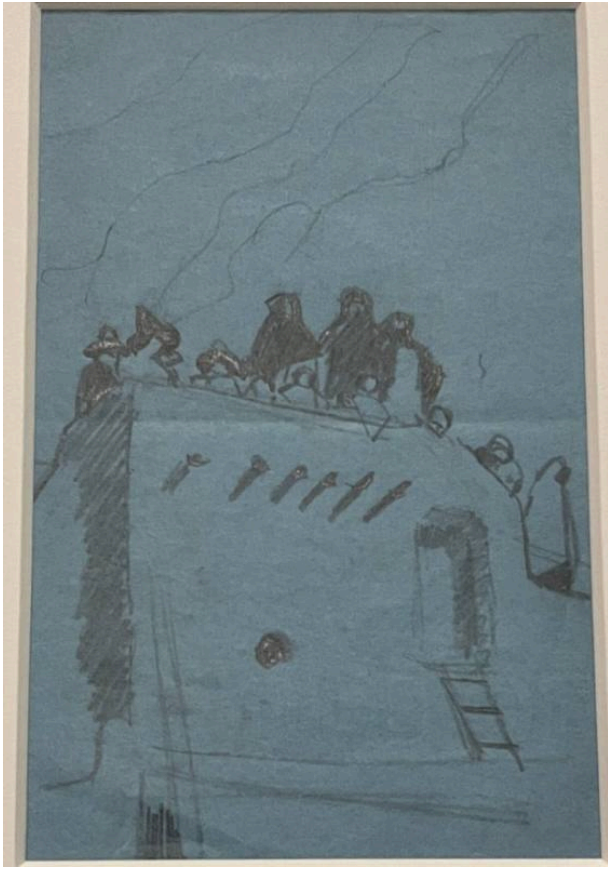

Basic Detail Report

Indians Atop Taos Pueblo

Date

n.d.

Primary Maker

Ernest L. Blumenschein

Medium

graphite on blue paper

Description

12 caped Indians on top of building, on building: doorway on a ladder, sketchy lines in sky, on back.

Dimensions

6-1/8 x 4 in. 6-1/8 x 4 in.