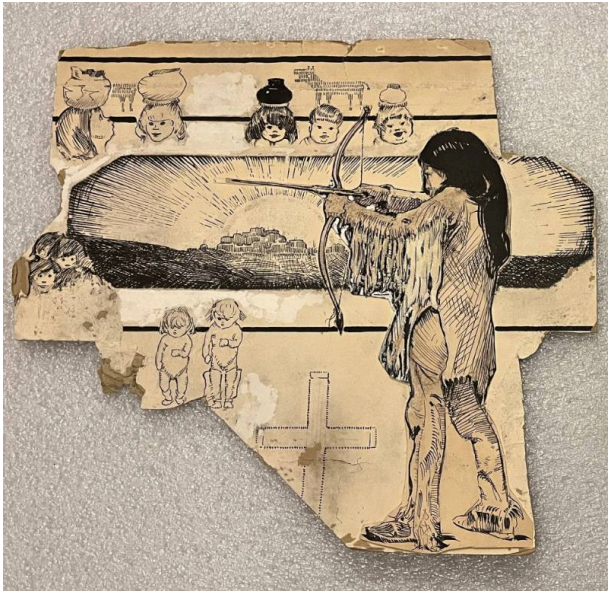

Basic Detail Report

Pueblo archer

Date

n.d.

Primary Maker

Ernest L. Blumenschein

Medium

ink, Chinese white/cardboard

Description

Cut out of young archer shooting left, child heads with pots top, pueblo and sunrise, cross on bottom.

Dimensions

14 x 15-3/8 in. 14 x 15-3/8 in.