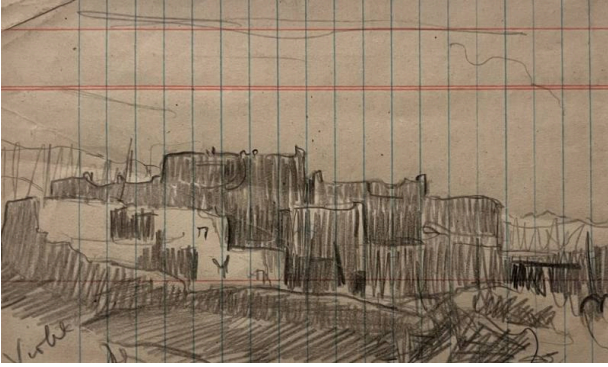

Basic Detail Report

Pueblo Sketch

Date

n.d.

Primary Maker

Ernest L. Blumenschein

Medium

graphite on paper

Description

Pueblo on blue lined paper.

Dimensions

3-1/2 x 5-3/4 in. 3-1/2 x 5-3/4 in.