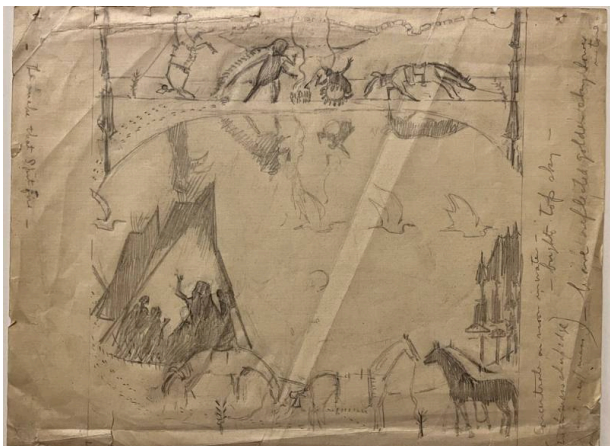

Basic Detail Report

The Snake that Spit Fire

Date

n.d.

Primary Maker

Ernest L. Blumenschein

Medium

graphite on paper

Description

In bottom center teepees with figures, horses, birds flying, ontop figures by a fire in costume, 2 struggling horses.

Dimensions

7-7/8 x 10-1/4 in. 7-7/8 x 10-1/4 in.