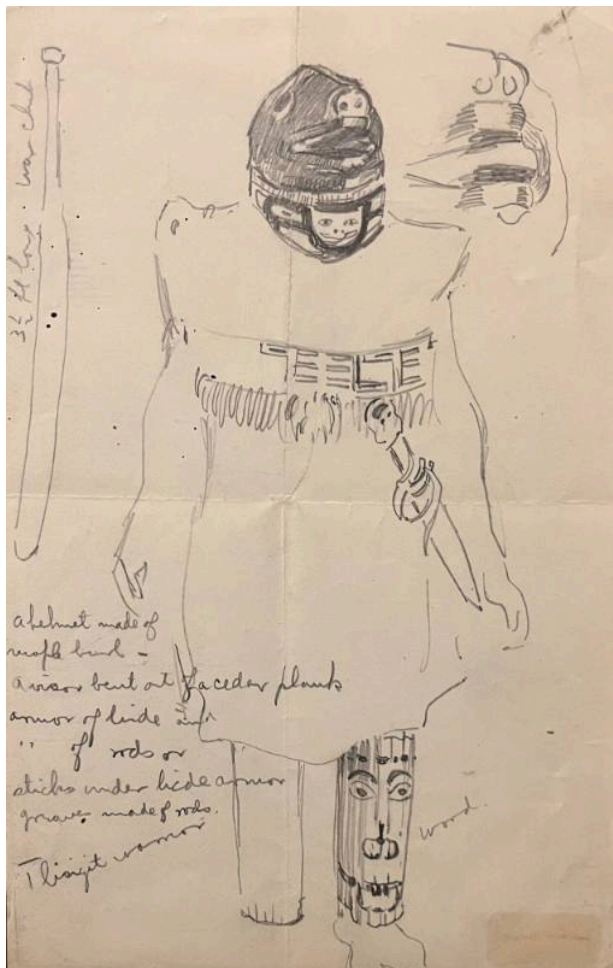

Basic Detail Report

Northwest Coastal Indian Dancer

Date

n.d.

Primary Maker

Ernest L. Blumenschein

Medium

graphite on paper

Description

Costumed figure with helmet, sword, wooden logs.

Dimensions

9 x 5-3/4 in. 9 x 5-3/4 in.