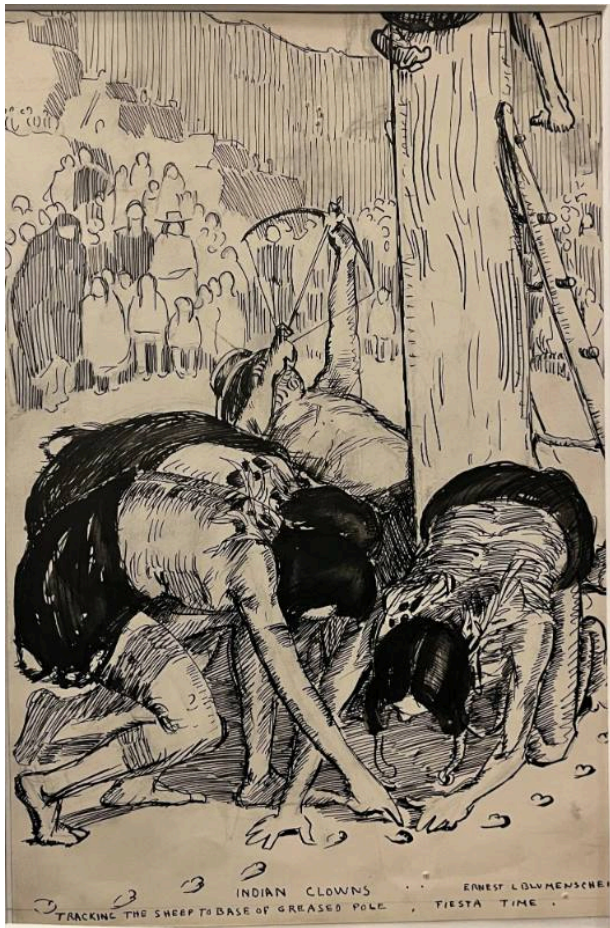

Basic Detail Report

Tracking the Sheep to Base of Greased Pole

Date

n.d.

Primary Maker

Ernest L. Blumenschein

Medium

ink, graphite on heaving paper mounted on Bristol

Description

3 Indians pointing and kneeling around footprint around pole, figures and Pueblo in background

Dimensions

36.3 x 27.236.3 x 27.2