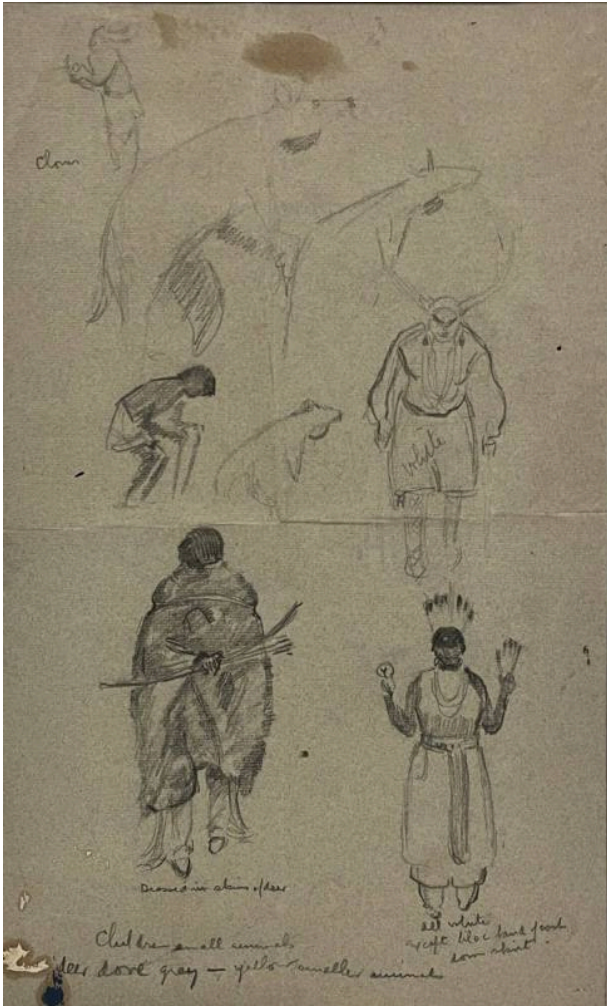

## Dance Figure Sketches

**Date**

n.d.

**Primary Maker**

Ernest L. Blumenschein

**Medium**

graphite on grey paper

**Description**

T: down, 2 bears, ce: child, bear, Indian in costume (horns) b:l  
fig in blanket carrying bow, r: fig in costume with feathers

**Dimensions**

42.8 x 30.2 42.8 x 30.2