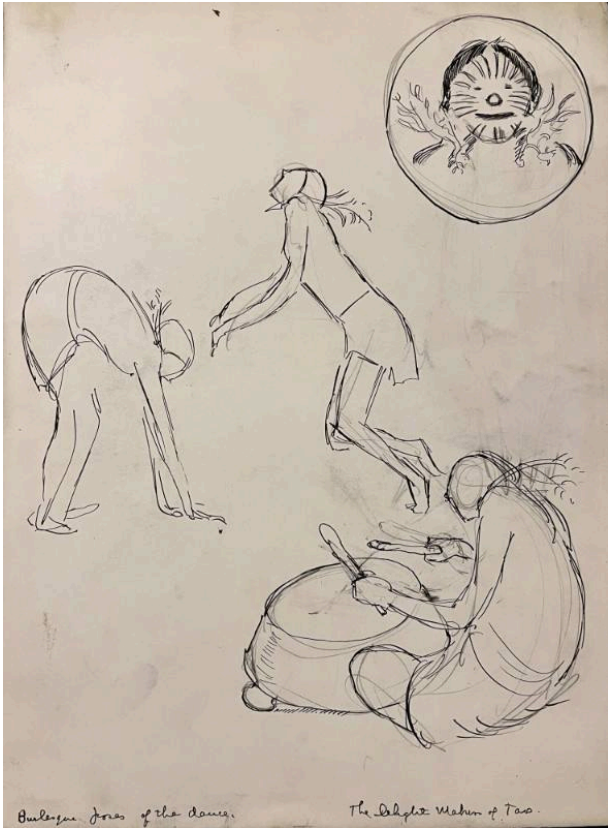

## Burlesque Poses of the Dance

**Date**

n.d.

**Primary Maker**

Ernest L. Blumenschein

**Medium**

graphite, ink on bristol board

**Description**

Sketches, bottom right Indian seated playing drum, left center dancing figures, top right decorated face in circle.

## Dimensions

14-3/8 x 10-3/4 in. 14-3/8 x 10-3/4 in.