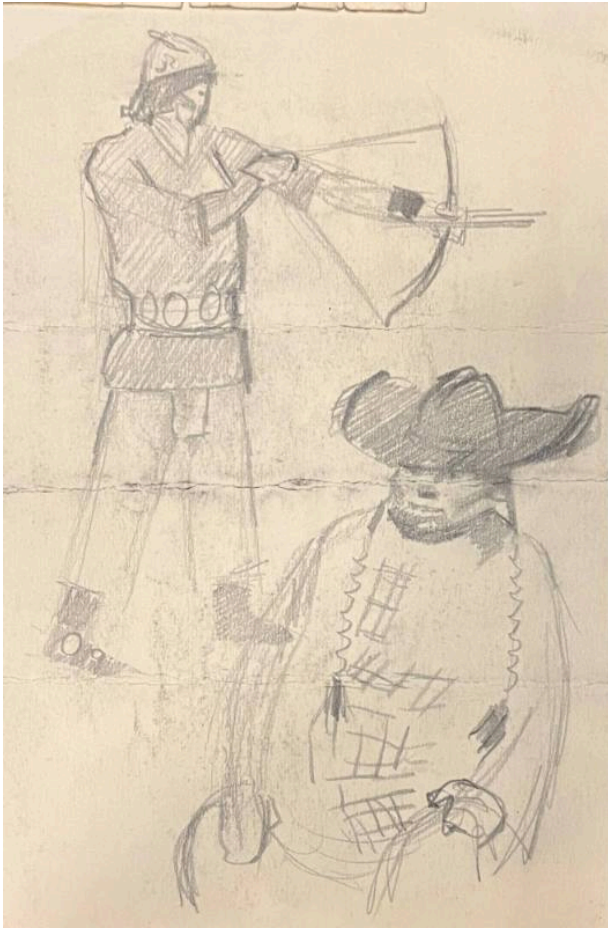

Basic Detail Report

Untitled

Date

n.d.

Primary Maker

Ernest L. Blumenschein

Medium

graphite on paper

Description

Front top left, Indian archer, facing right, bottom right front view of seated Indian with braids and had, verso girl in blanket.

Dimensions

7-7/8 x 5-1/4 in. 7-7/8 x 5-1/4 in.