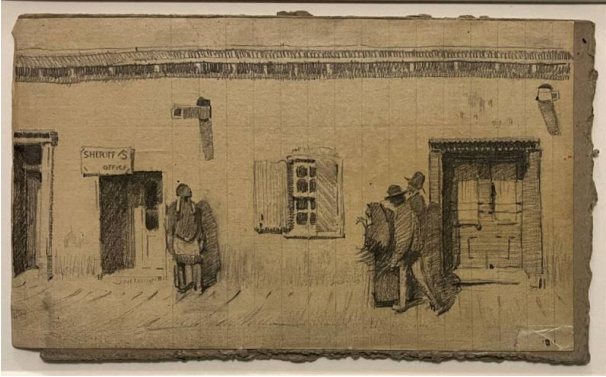

Basic Detail Report

Sheriff's Office

Date

n.d.

Primary Maker

Ernest L. Blumenschein

Medium

graphite on paper mounted on cardboard

Description

Front of sheriff's office (sign over door), Indian man standing to right of door, 2 men and 1 woman walk towards him.

Dimensions

4-7/8 x 8-1/4 in. 4-7/8 x 8-1/4 in.