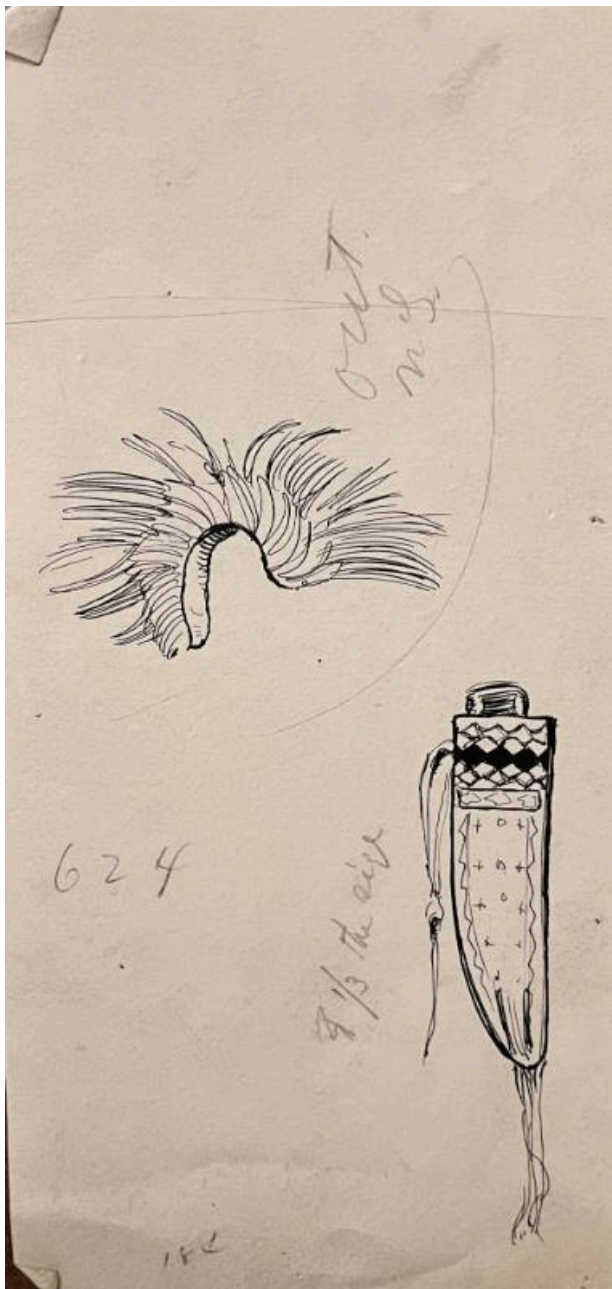

Basic Detail Report

Roach and Knife Sheats

Date

n.d.

Primary Maker

Ernest L. Blumenschein

Medium

ink and graphite on paper

Description

Bottom right knife sheath, beaded design, top left: roach.

Dimensions

10-7/8 x 5-1/8 in. 10-7/8 x 5-1/8 in.