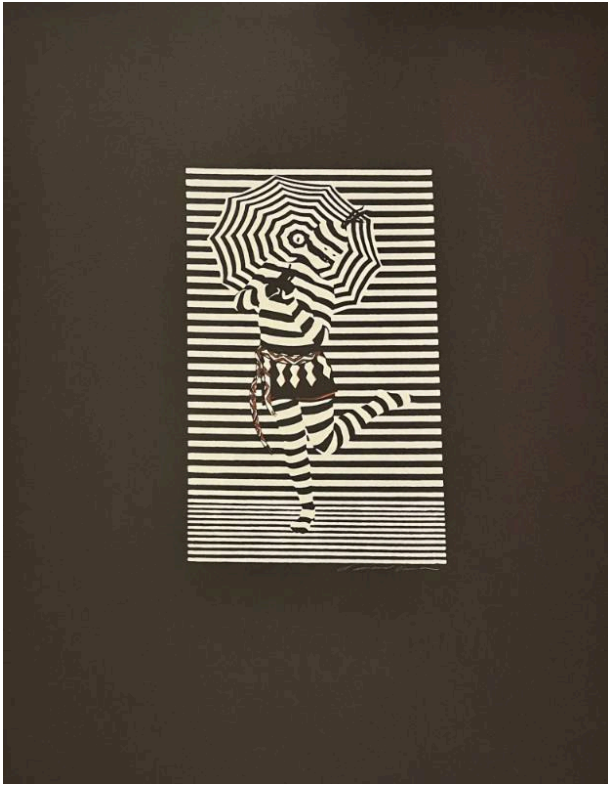

Basic Detail Report

Figure standing, 1 leg in air, with open umbrella.

Dimensions

30 x 22-1/4 x 22-1/4

Coverpiece for Editions - Grand Palais Paris

Armond Lara

Date

1982

Primary Maker

Armond Lara

Medium

Serigraph on black wove embossed paper

Description