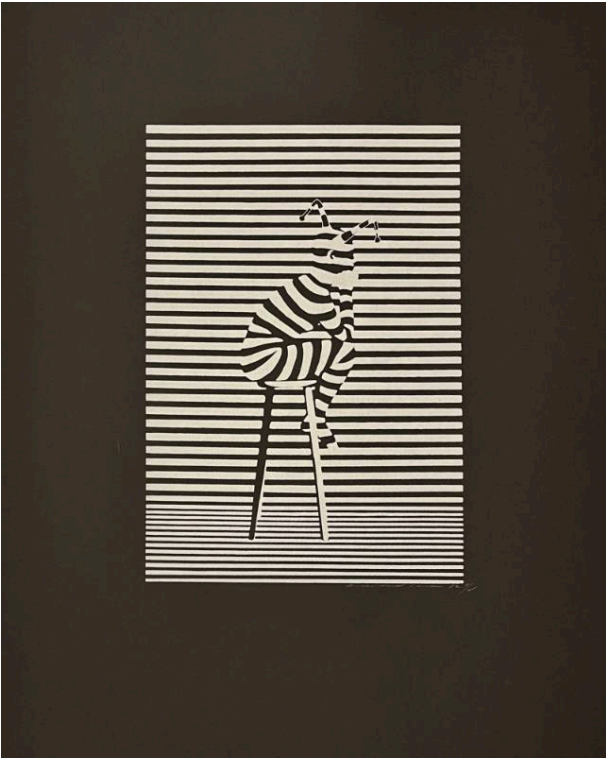

# Basic Detail Report

---

stripes throughout image

## Dimensions

30 x 22 in.30 x 22 in.

### Description

Figure, side profile, sitting on high stool, black and white