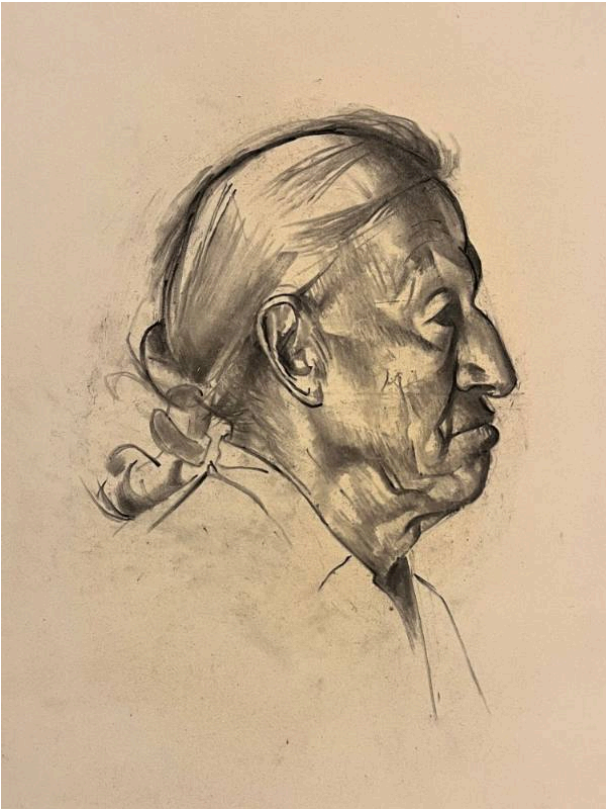

Basic Detail Report

Taos Indian Study

Date

n.d.

Primary Maker

Kenneth Miller Adams

Medium

charcoal on heavy wove paper

Description

Head portrait in profile facing to Right of image. Male Native

American with hair tied into knot, distinctive pointed nose.

Dimensions

Overall: 28 x 22 1/8 in. (71.1 x 56.2 cm) 23 x 17-1/2 image; 28 x 22-1/8 mat