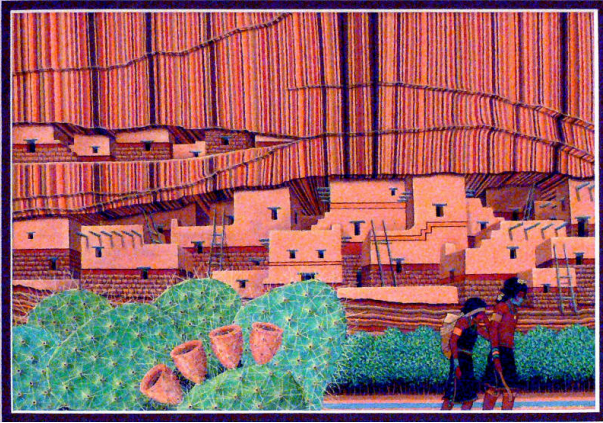

Basic Detail Report

Pink Pueblo, Canyon del Muerto

Date

1981

Primary Maker

Douglas Walter Johnson

Medium

Casein on paper

Description

Adobe buildings (pueblo) at the base of cliffs with green trees in the foreground and two Native people walking facing left. Large green cactus to right of image with pots on the needles.

Dimensions

Image: 6 1/2 x 9 in. (16.5 x 22.9 cm) Frame: 14 1/2 x 17 x 1 in. (36.8 x 43.2 x 2.5 cm)