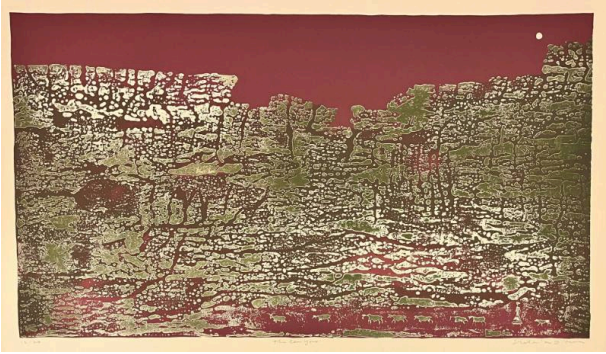

Basic Detail Report

Canyon (12/20)

Date

1962

Primary Maker

Frederick O'Hara

Medium

Lithograph on wove paper

Description

Green and tan canyon wall highlighted in white, Native American woman followed by dog herding seven sheep through valley, mauve background with white moon at top right corner.

Dimensions

15-1/4 x 27-1/2 image; 22-1/2 x 30 support 15-1/4 x 27-1/2 image; 22-1/2 x 30 support