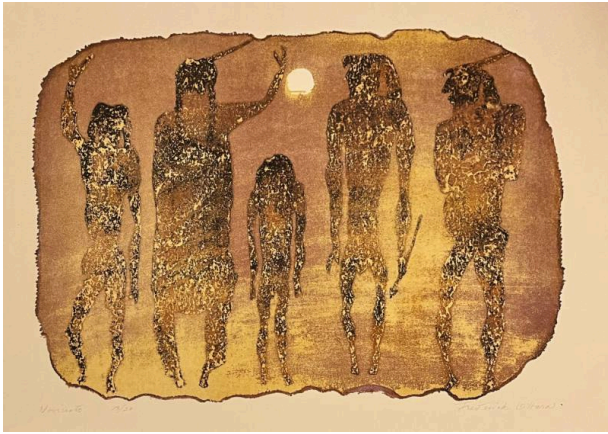

Basic Detail Report

Noviciate (13/20)

Date

1952

Primary Maker

Frederick O'Hara

Medium

color lithograph on wove paper

Description

5 Native American-like figures standing w/back to viewer, looking at sun/moon. 2 figures at L have 1 arm raised, both wear braids. 2nd figure from R holds arrow in proper R hand. Figure in middle appears to be of child size.

Dimensions

Overall: 22 x 28 x 1 in. (55.9 x 71.1 x 2.5 cm) 12-1/2 x 18-1/4 image; 16-1/8 x 22-3/4 support; 22 x 28 mat