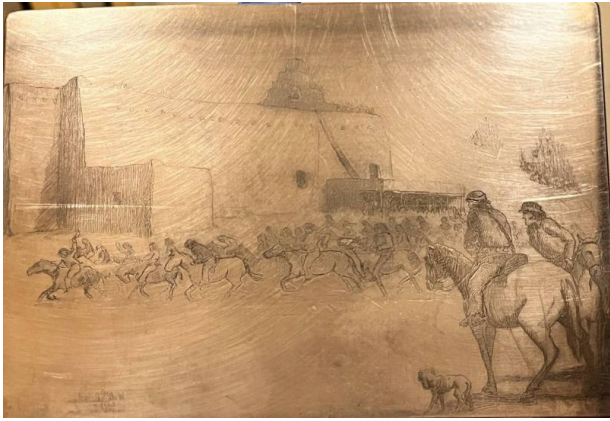

Basic Detail Report

Etching Plate

Date

1929

Primary Maker

Will Shuster

Medium

Metal plate

Description

Metal plate with images of Indians on horseback watching a large group of Indians galloping by the backside of a church.

Dimensions

Support: 5 x 7 in. (12.7 x 17.8 cm)