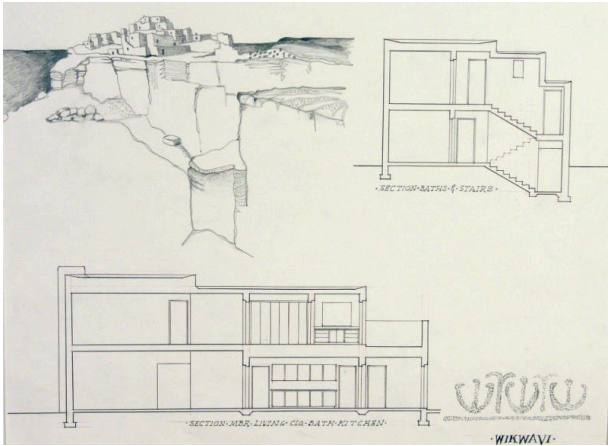

Basic Detail Report

Wikwavi: Sagebrush

Date

1965-1967

Primary Maker

William Lumpkins

Medium

graphite on paper

Description

Architectural drawing, classic exterior of pueblo multistory architecture that resembles the natural geology of the landscape with overlapping forms and deep recesses at upper right. Includes sections of baths and stairs and a section of bedroom, closet, bath and kitchen. At bottom right are a line of geometric forms.

Dimensions

Support: 18 x 24 1/8 in. (45.7 x 61.3 cm) Mat: 22 x 28 in. (55.9 x 71.1 cm)