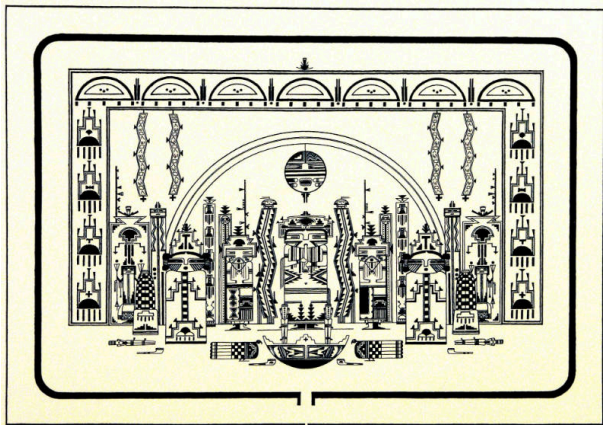

Basic Detail Report

Flute Altar, Pueblo Nouveau

Date

1984

Primary Maker

Douglas Walter Johnson

Medium

Lithograph on laid paper

Description

Geometric design of frontal Kachinas, center Kachina playing the flute, at their feet are bowls and pipes, black & white print, dark thick border around image.

Dimensions

Image: 9 1/2 x 27 1/4 in. (24.1 x 69.2 cm) Support: 19 x 26 1/2 in. (48.3 x 67.3 cm)