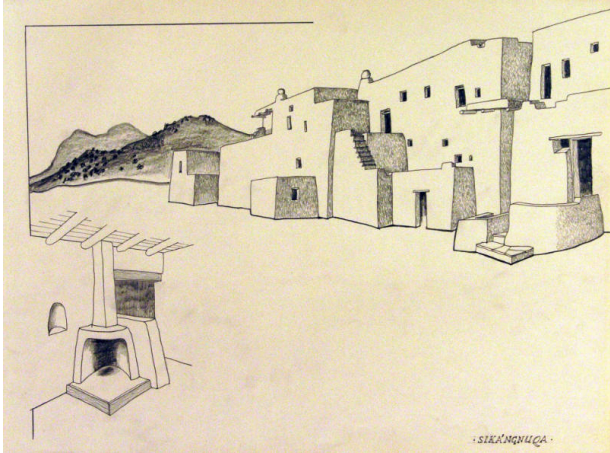

Basic Detail Report

Sika'ngnuqa: Yellow Light of Dawn

Date

1965-1967

Primary Maker

William Lumpkins

Medium

Graphite on paper

Description

Architectural drawing of the exterior of a pueblo with mountains at the background left. At bottom left is an illustration of a corner fireplace

Dimensions

Support: 18 x 24 1/8 in. (45.7 x 61.3 cm)