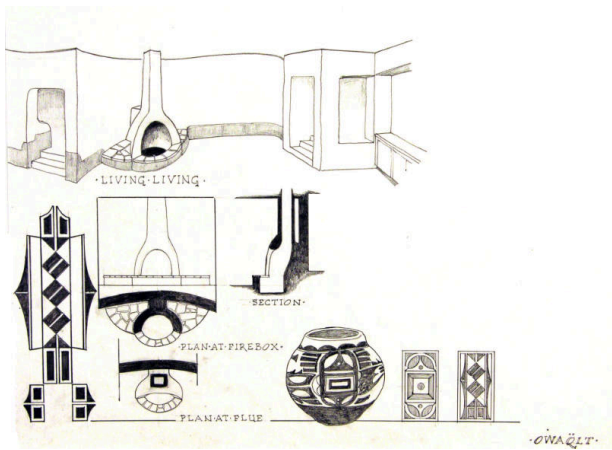

Basic Detail Report

Owaqlt: Scattered Rocks

Date

1965-1967

Primary Maker

William Lumpkins

Medium

Graphite on paper

Description

Architectural drawing of living room and fireplace with section of the firebox and the plan at the flue. In center are a Pueblo pot and two design panels. At center left is a vertical geometric form.

Dimensions

Support: 18 x 24 1/8 in. (45.7 x 61.3 cm) Mat: 22 x 28 in. (55.9 x 71.1 cm)