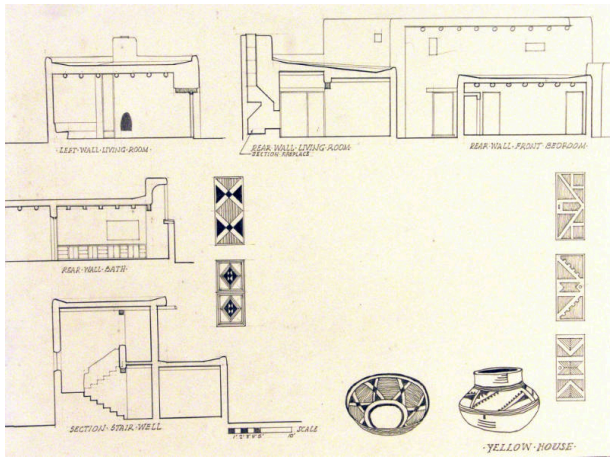

Basic Detail Report

Sikyatki: Yellow House

Date

1965-1967

Primary Maker

William Lumpkins

Medium

Graphite on paper

Description

Architectural drawing of sections of a house including the left wall living room, the rear living room wall, the rear wall of the front bedroom, the rear wall of the bath, the stair well. Blank area in center right which is surrounded by drawings of shudder like elements with geometric designs. At bottom is a scale and drawings of two Pueblo pots with geometric designs.

Dimensions

Support: 18 x 24 1/8 in. (45.7 x 61.3 cm)