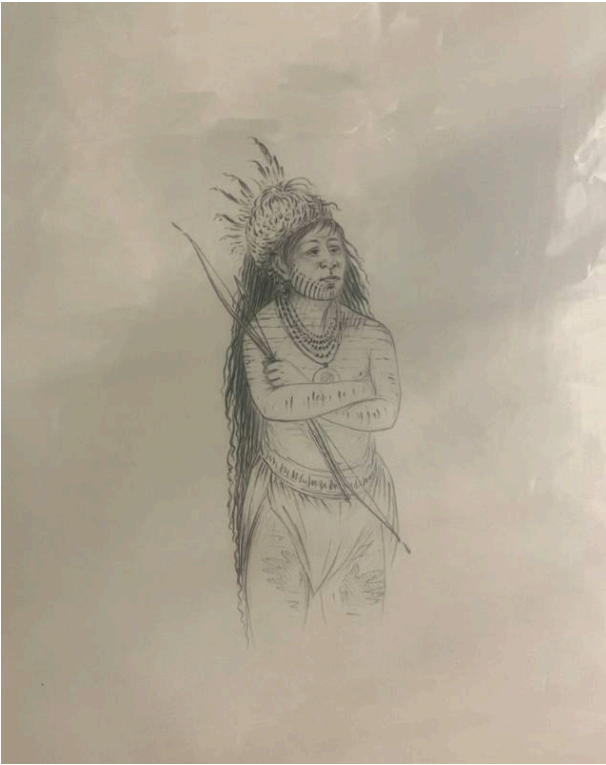

Basic Detail Report

Navaho (Tchong's-tee, The Singer)

Date

circa 1857

Primary Maker

George Catlin

Medium

pencil on paper

Description

Young Native American warrior with head dress on and bow

and arrow

Dimensions

20-3/4 x 17-3/4 in. 20-3/4 x 17-3/4 in.